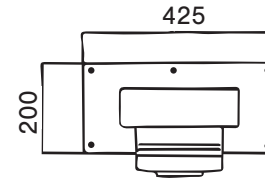

DOUBLE STAND

ESC Code: **EVPEDESTAL2**

TOP ELEVATION

REMOVEABLE BACK OFFER

BACK ELEVATION

FRONT ELEVATION

CABLE ENTRY FROM BOTTOM

Ø11

BOTTOM ELEVATION

SINGLE STAND

ESC Code: **EVPEDESTAL1**

TOP ELEVATION

REMOVEABLE BACK COVER

FRONT ELEVATION

SIDE ELEVATION

BACK ELEVATION

CABLE ENTRY FROM BOTTOM

Ø11

BOTTOM ELEVATION

IP 54
304 STAINLESS STEEL