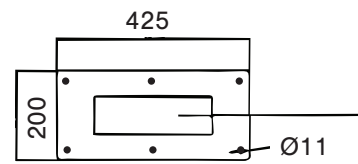

DOUBLE STAND

ESC Code: **EVPEDESTAL2**

TOP ELEVATION

REMOVEABLE BACK OFFER

BACK ELEVATION

FRONT ELEVATION

CABLE ENTRY FROM BOTTOM

Ø11

BOTTOM ELEVATION

SINGLE STAND

ESC Code: **EVPEDESTAL1**

TOP ELEVATION

REMOVEABLE BACK COVER

FRONT ELEVATION

SIDE ELEVATION

BACK ELEVATION

CABLE ENTRY FROM BOTTOM

Ø11

BOTTOM ELEVATION

IP 54
304 STAINLESS STEEL