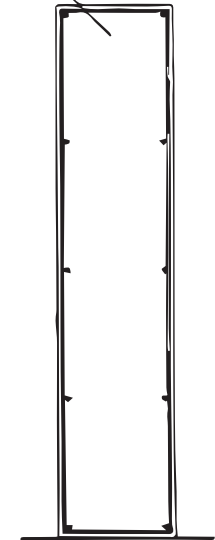

DOUBLE STAND

ESC Code: **EVPEDESTAL2**

TOP ELEVATION

REMOVEABLE BACK OFFER

BACK ELEVATION

FRONT ELEVATION

CABLE ENTRY FROM BOTTOM

Ø11

BOTTOM ELEVATION

SINGLE STAND

ESC Code: **EVPEDESTAL1**

TOP ELEVATION

REMOVEABLE BACK COVER

FRONT ELEVATION

SIDE ELEVATION

BACK ELEVATION

CABLE ENTRY FROM BOTTOM

Ø11

BOTTOM ELEVATION

IP 54
304 STAINLESS STEEL