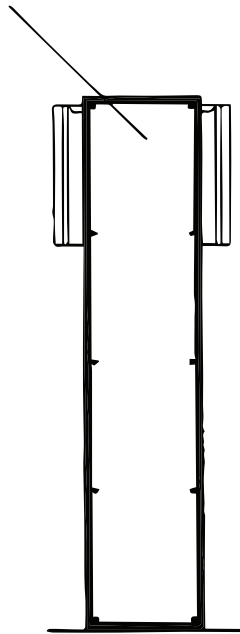

DOUBLE STAND

ESC Code: **EVPEDESTAL2**

TOP ELEVATION

REMOVEABLE BACK OFFER

BACK ELEVATION

FRONT ELEVATION

CABLE ENTRY FROM BOTTOM

Ø11

BOTTOM ELEVATION

SINGLE STAND

ESC Code: **EVPEDESTAL1**

TOP ELEVATION

REMOVEABLE BACK COVER

FRONT ELEVATION

SIDE ELEVATION

BACK ELEVATION

CABLE ENTRY FROM BOTTOM

Ø11

BOTTOM ELEVATION

IP 54
304 STAINLESS STEEL