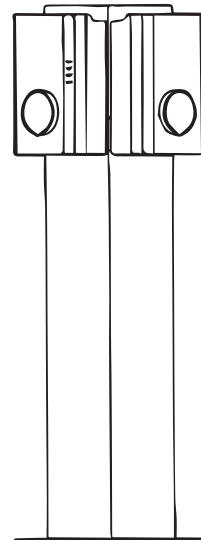

DOUBLE STAND

ESC Code: **EVPEDESTAL2**

TOP ELEVATION

REMOVEABLE BACK OFFER

BACK ELEVATION

FRONT ELEVATION

CABLE ENTRY FROM BOTTOM

Ø11

BOTTOM ELEVATION

SINGLE STAND

ESC Code: **EVPEDESTAL1**

TOP ELEVATION

REMOVEABLE BACK COVER

FRONT ELEVATION

SIDE ELEVATION

BACK ELEVATION

CABLE ENTRY FROM BOTTOM

Ø11

BOTTOM ELEVATION

IP 54
304 STAINLESS STEEL