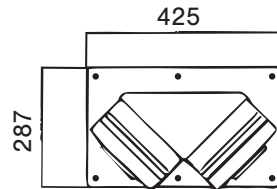

DOUBLE STAND

ESC Code: **EVPEDESTAL2**

TOP ELEVATION

REMOVEABLE BACK OFFER

BACK ELEVATION

FRONT ELEVATION

CABLE ENTRY FROM BOTTOM

Ø11

BOTTOM ELEVATION

SINGLE STAND

ESC Code: **EVPEDESTAL1**

TOP ELEVATION

REMOVEABLE BACK COVER

FRONT ELEVATION

SIDE ELEVATION

BACK ELEVATION

CABLE ENTRY FROM BOTTOM

Ø11

BOTTOM ELEVATION

IP 54
304 STAINLESS STEEL