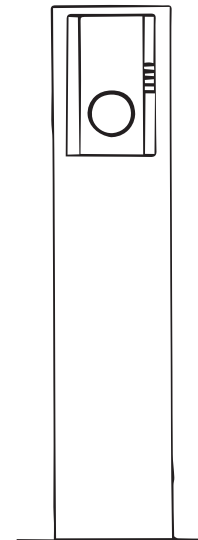

DOUBLE STAND

ESC Code: **EVPEDESTAL2**

TOP ELEVATION

REMOVEABLE BACK OFFER

BACK ELEVATION

FRONT ELEVATION

CABLE ENTRY FROM BOTTOM

Ø11

BOTTOM ELEVATION

SINGLE STAND

ESC Code: **EVPEDESTAL1**

TOP ELEVATION

REMOVEABLE BACK COVER

FRONT ELEVATION

SIDE ELEVATION

BACK ELEVATION

CABLE ENTRY FROM BOTTOM

Ø11

BOTTOM ELEVATION

IP 54
304 STAINLESS STEEL