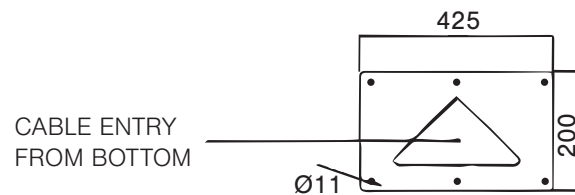

DOUBLE STAND

ESC Code: **EVPEDESTAL2**

TOP ELEVATION

REMOVEABLE BACK OFFER

BACK ELEVATION

FRONT ELEVATION

CABLE ENTRY FROM BOTTOM

Ø11

BOTTOM ELEVATION

SINGLE STAND

ESC Code: **EVPEDESTAL1**

TOP ELEVATION

REMOVEABLE BACK COVER

FRONT ELEVATION

SIDE ELEVATION

BACK ELEVATION